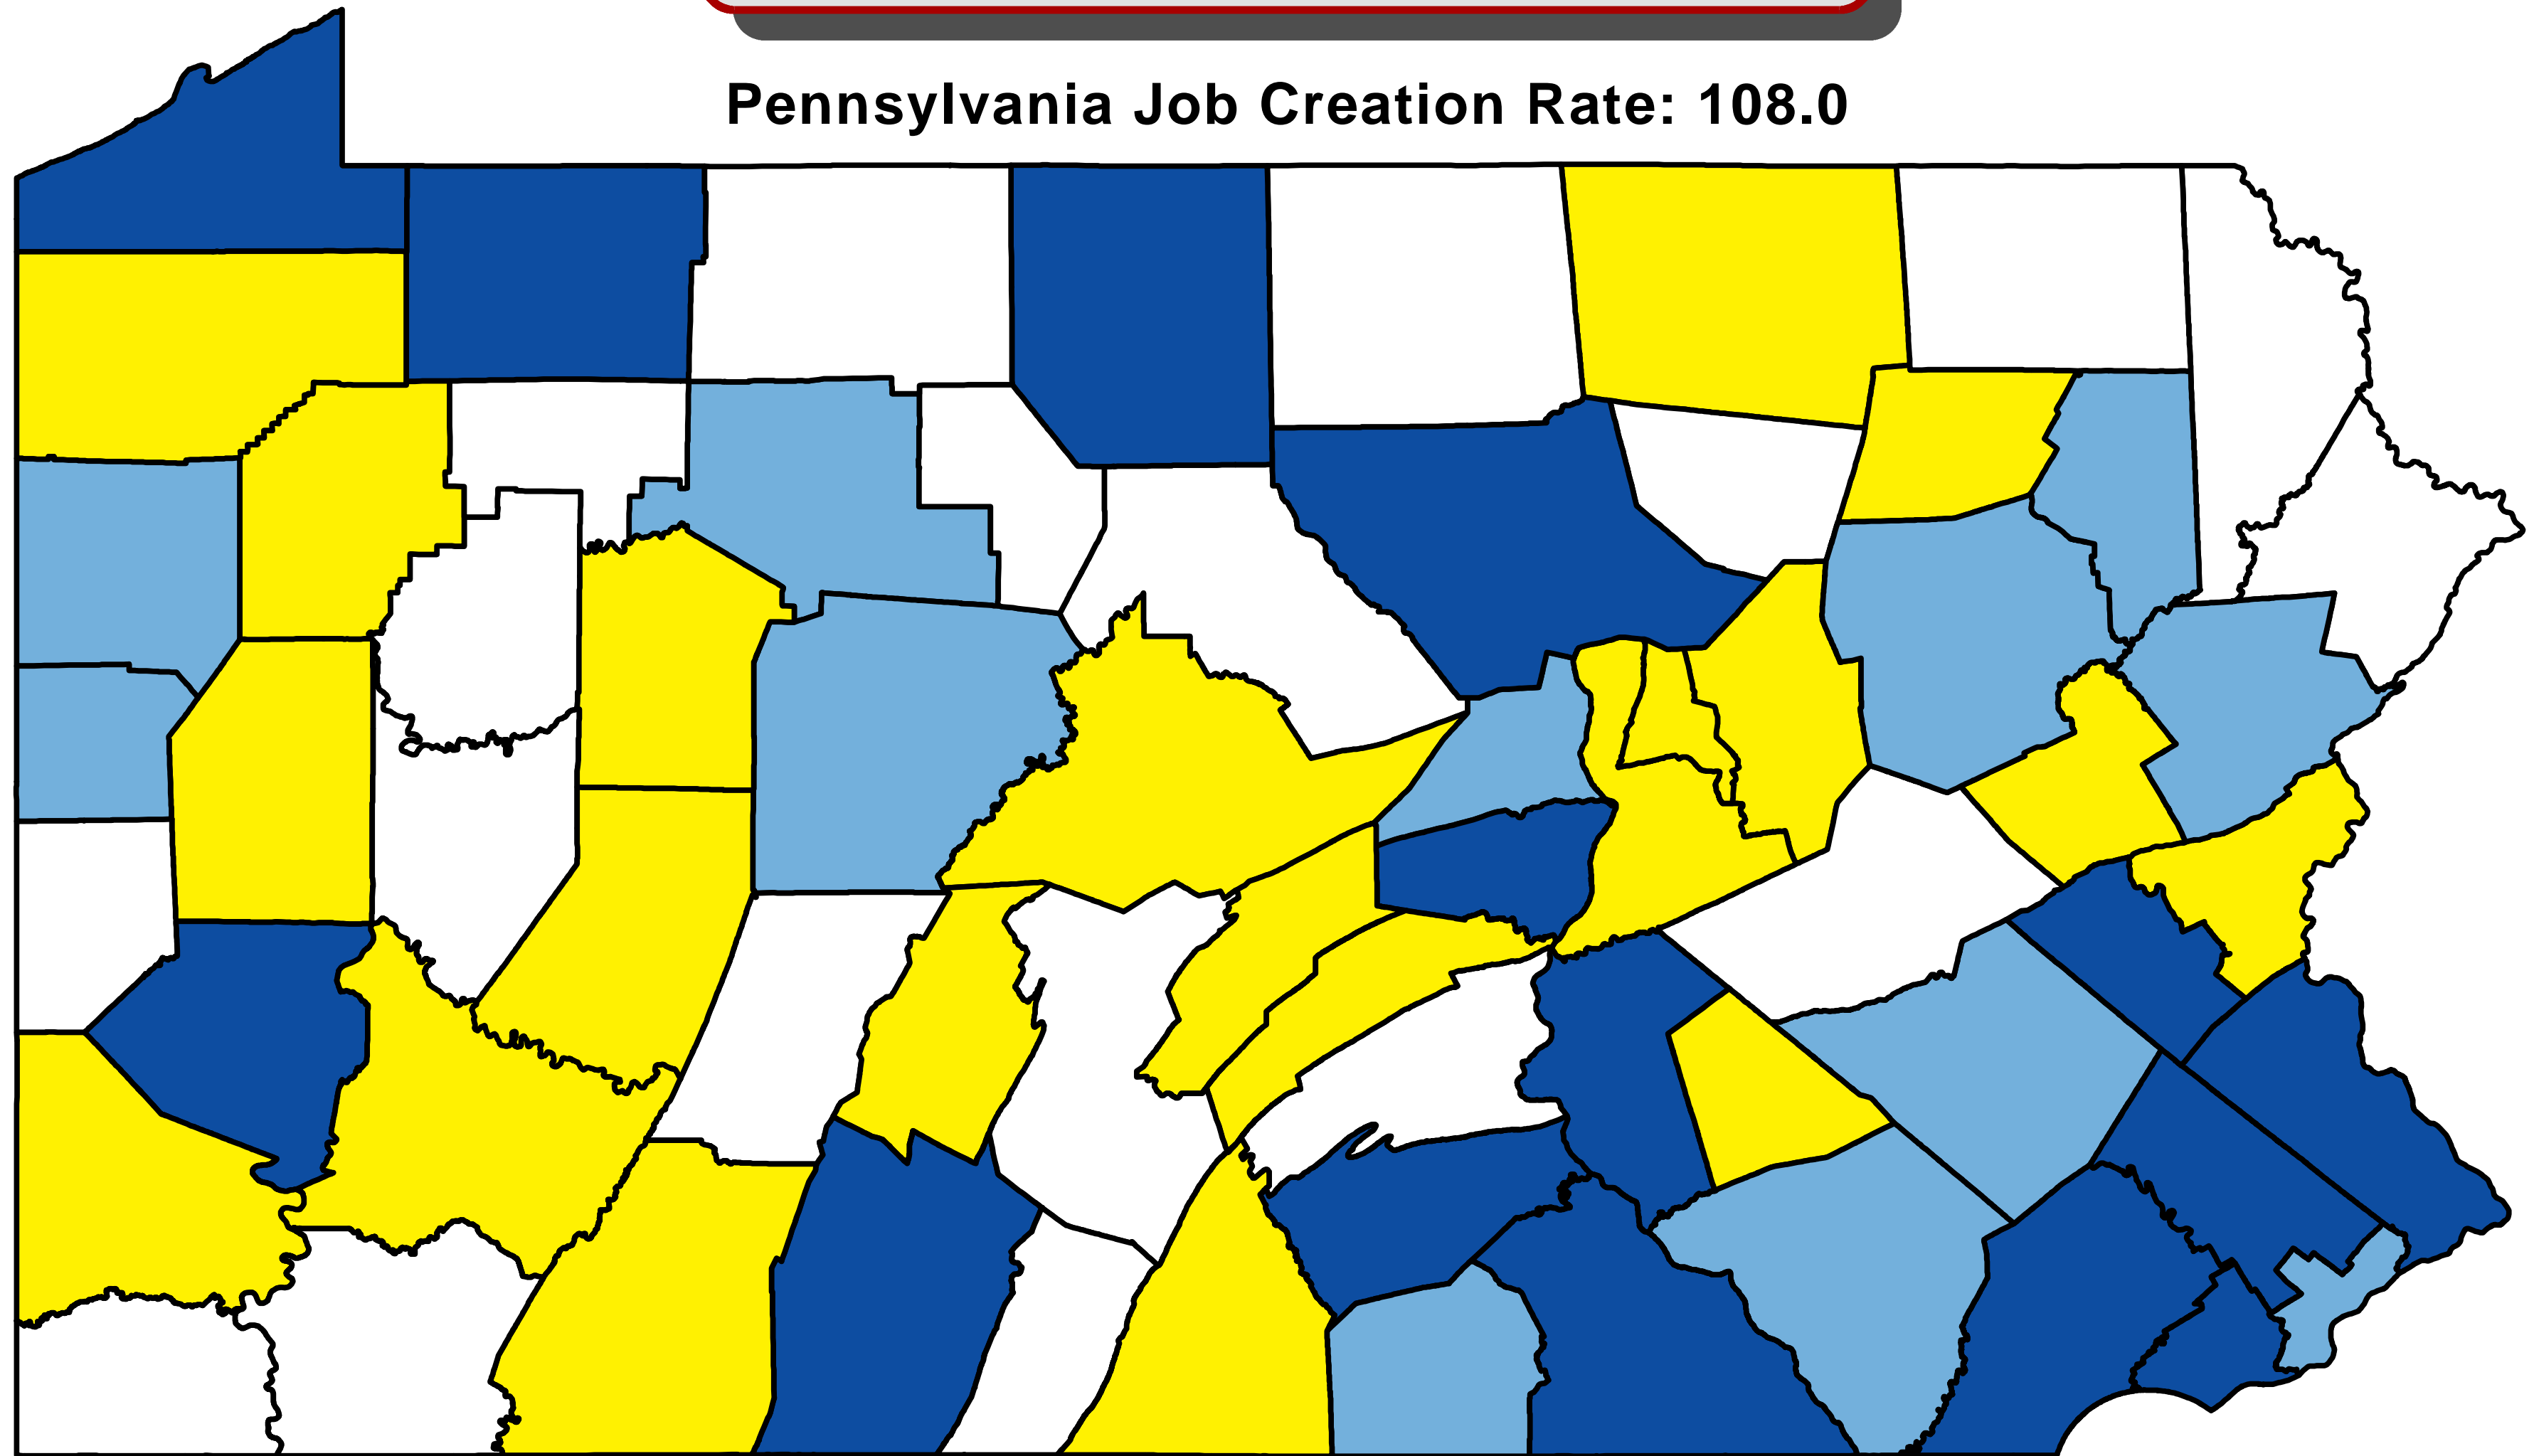

Job Creation Rate, 2002

Pennsylvania Counties

Pennsylvania Job Creation Rate: 108.0

Number of Jobs Created per 1,000 Population