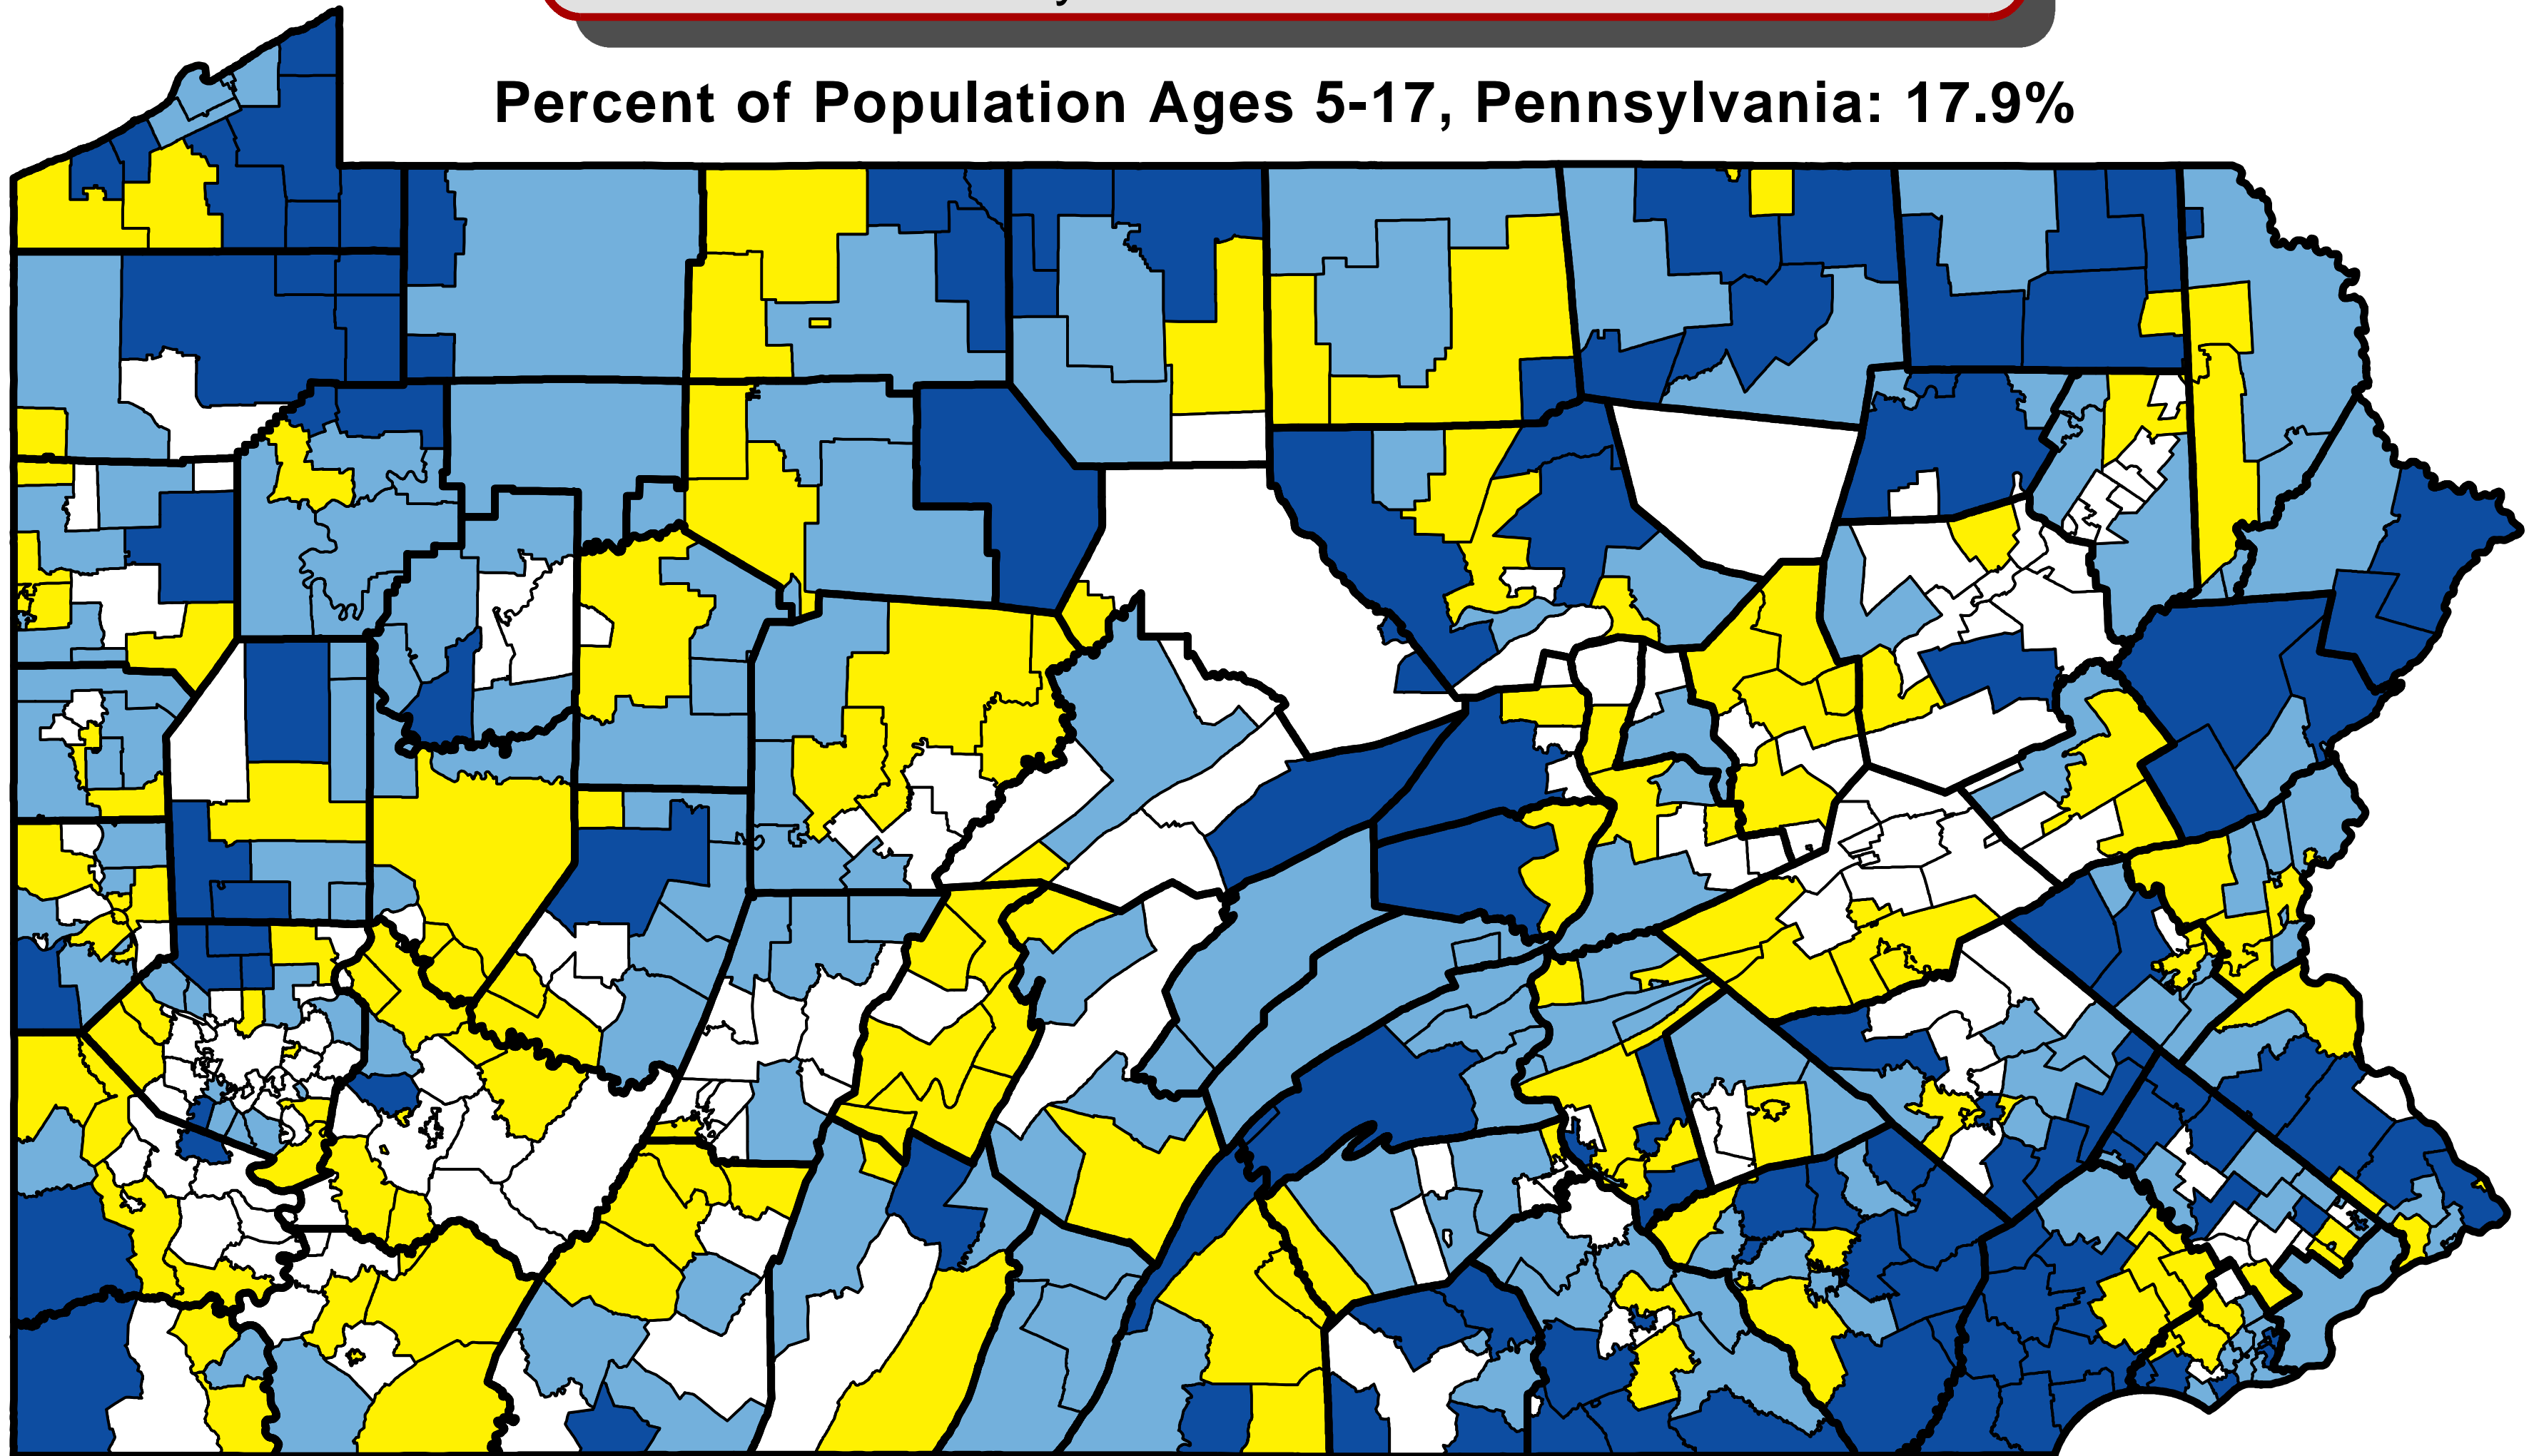

Percent School Age Population

Ages 5 to 17

Pennsylvania School Districts

Percent of Population Ages 5-17, Pennsylvania: 17.9%

Percent of Total Population

10.6% to 16.5%

16.6% to 17.9%

18.0% to 19.5%

19.6% to 24.2%