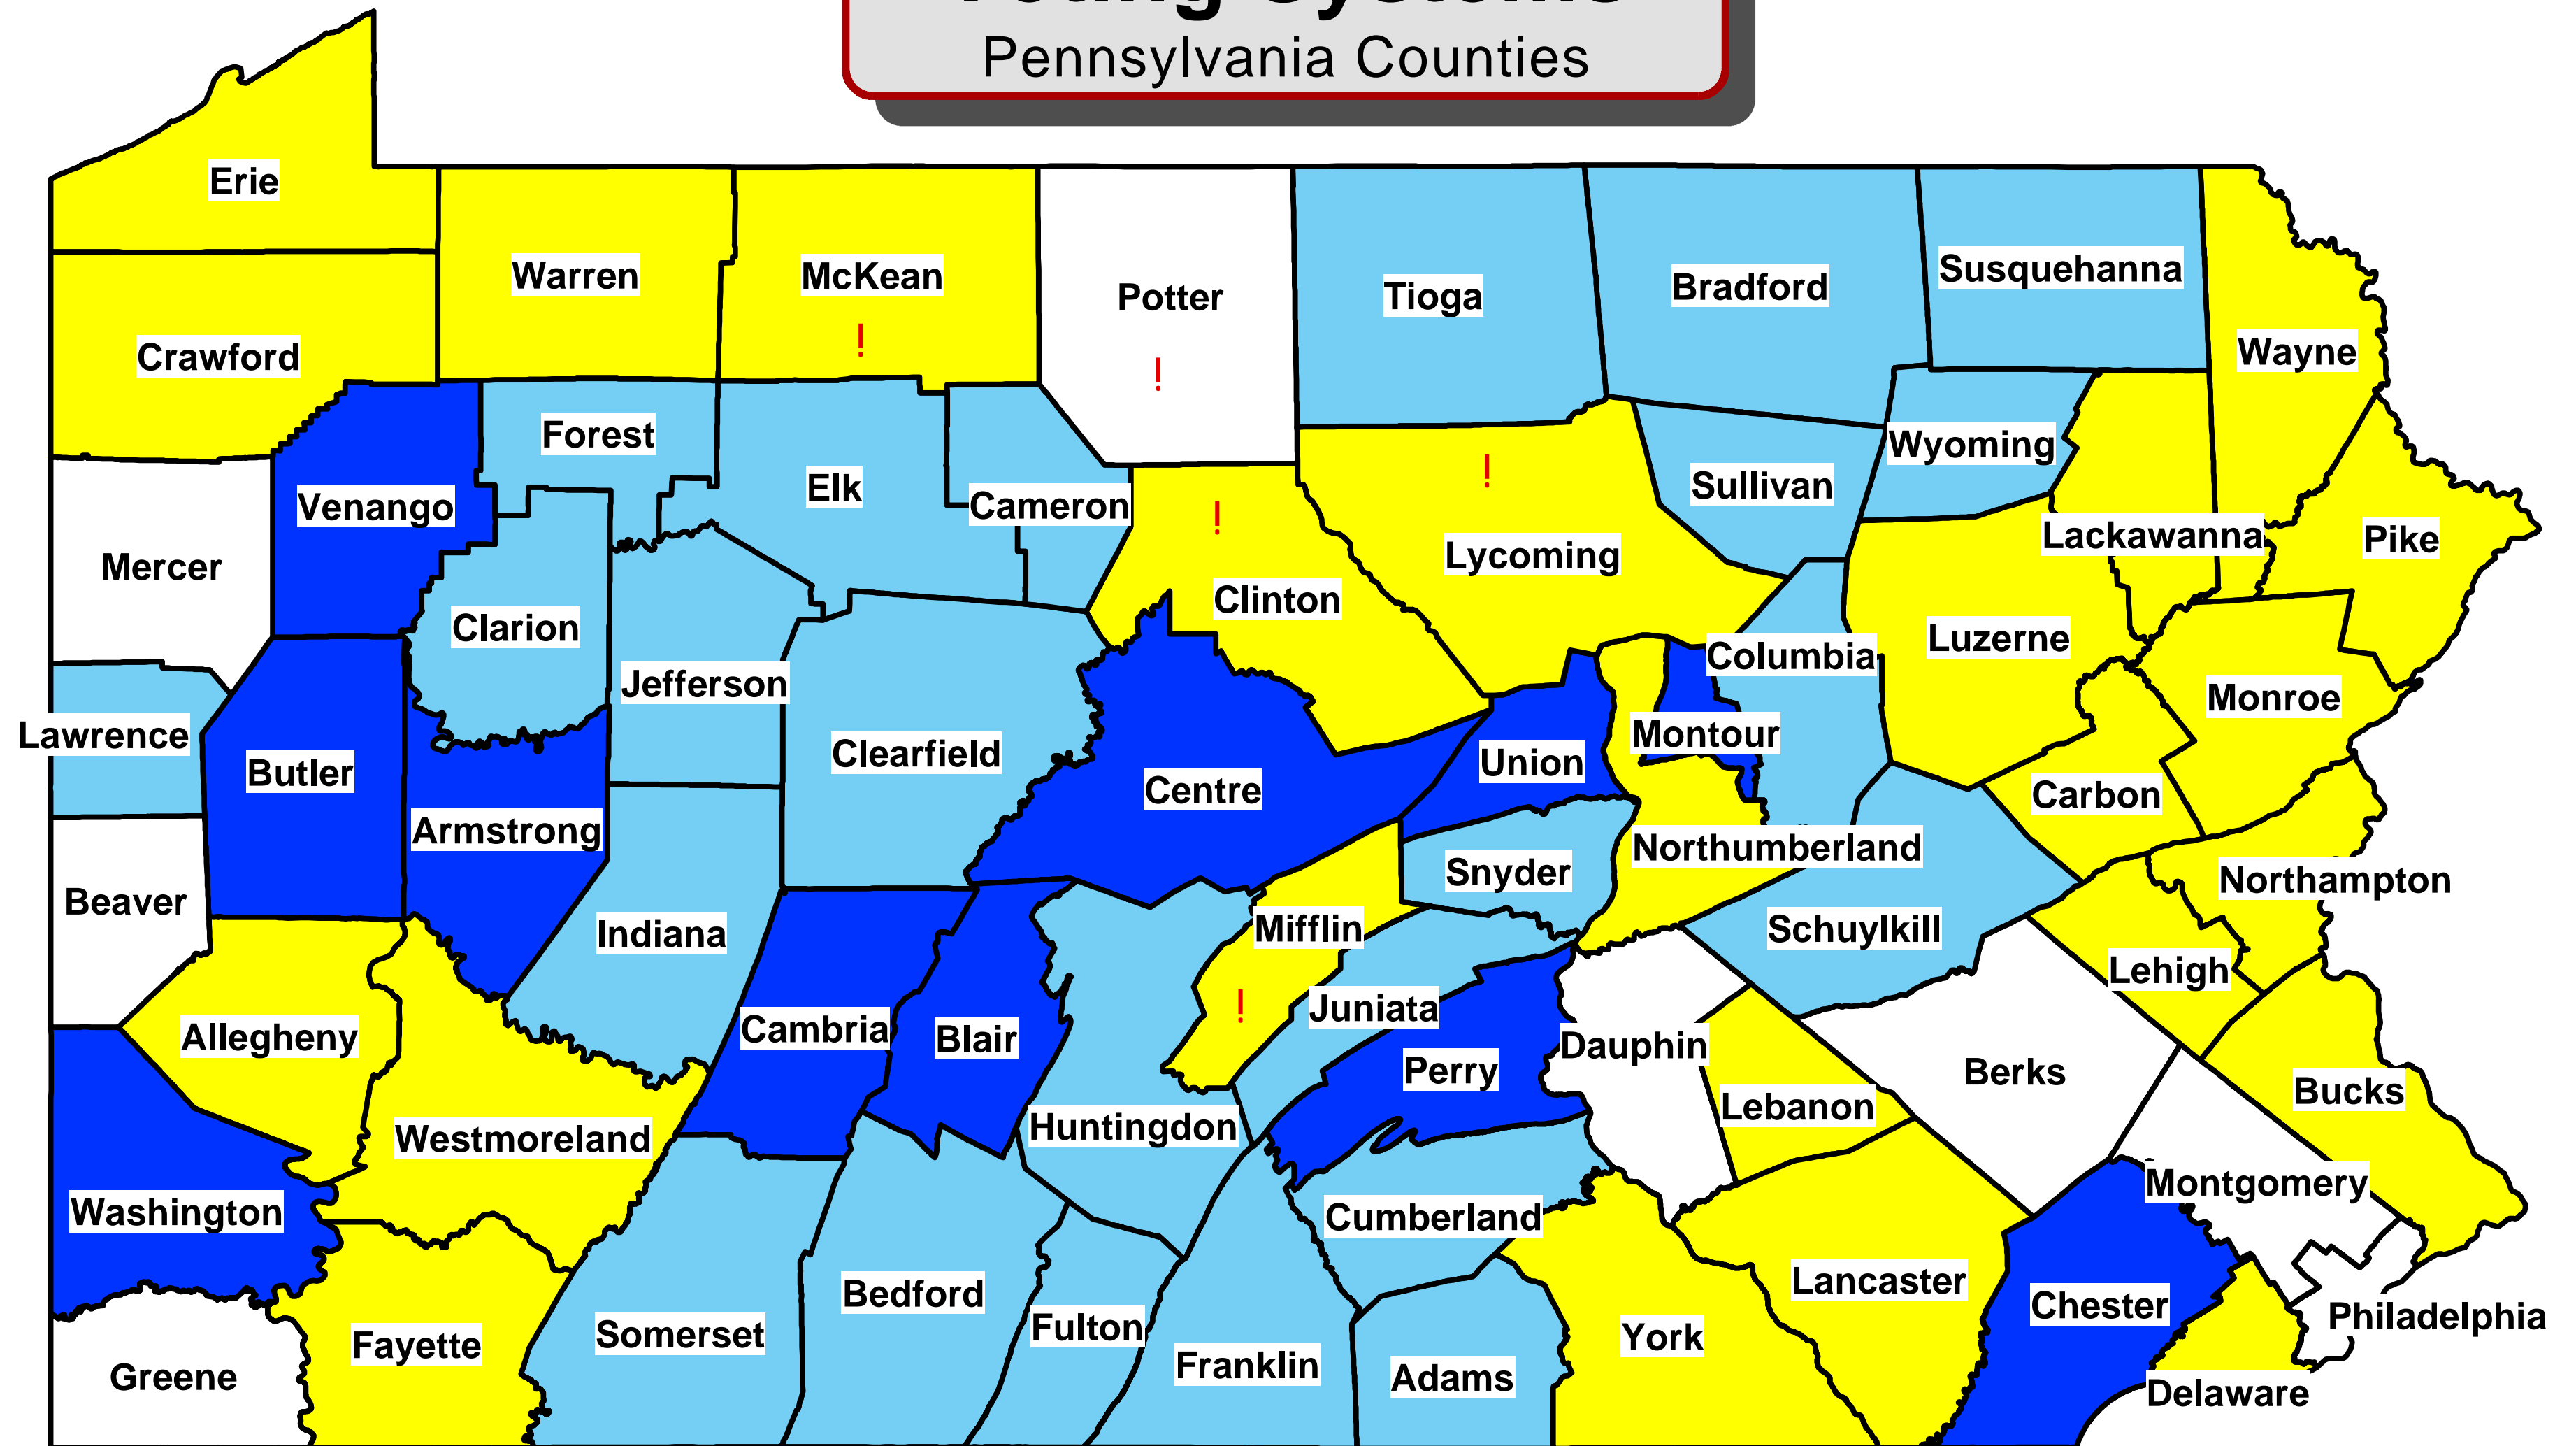

Voting Systems

Pennsylvania Counties

Type of Voting System

- Direct Recording Electronic Voting Systems (Danaher, Sequoia Pacific, Unilect)
- Lever Voting Machines
- Optical Scan Voting Systems
- Punch Card Voting Systems
- ! Paper Ballots