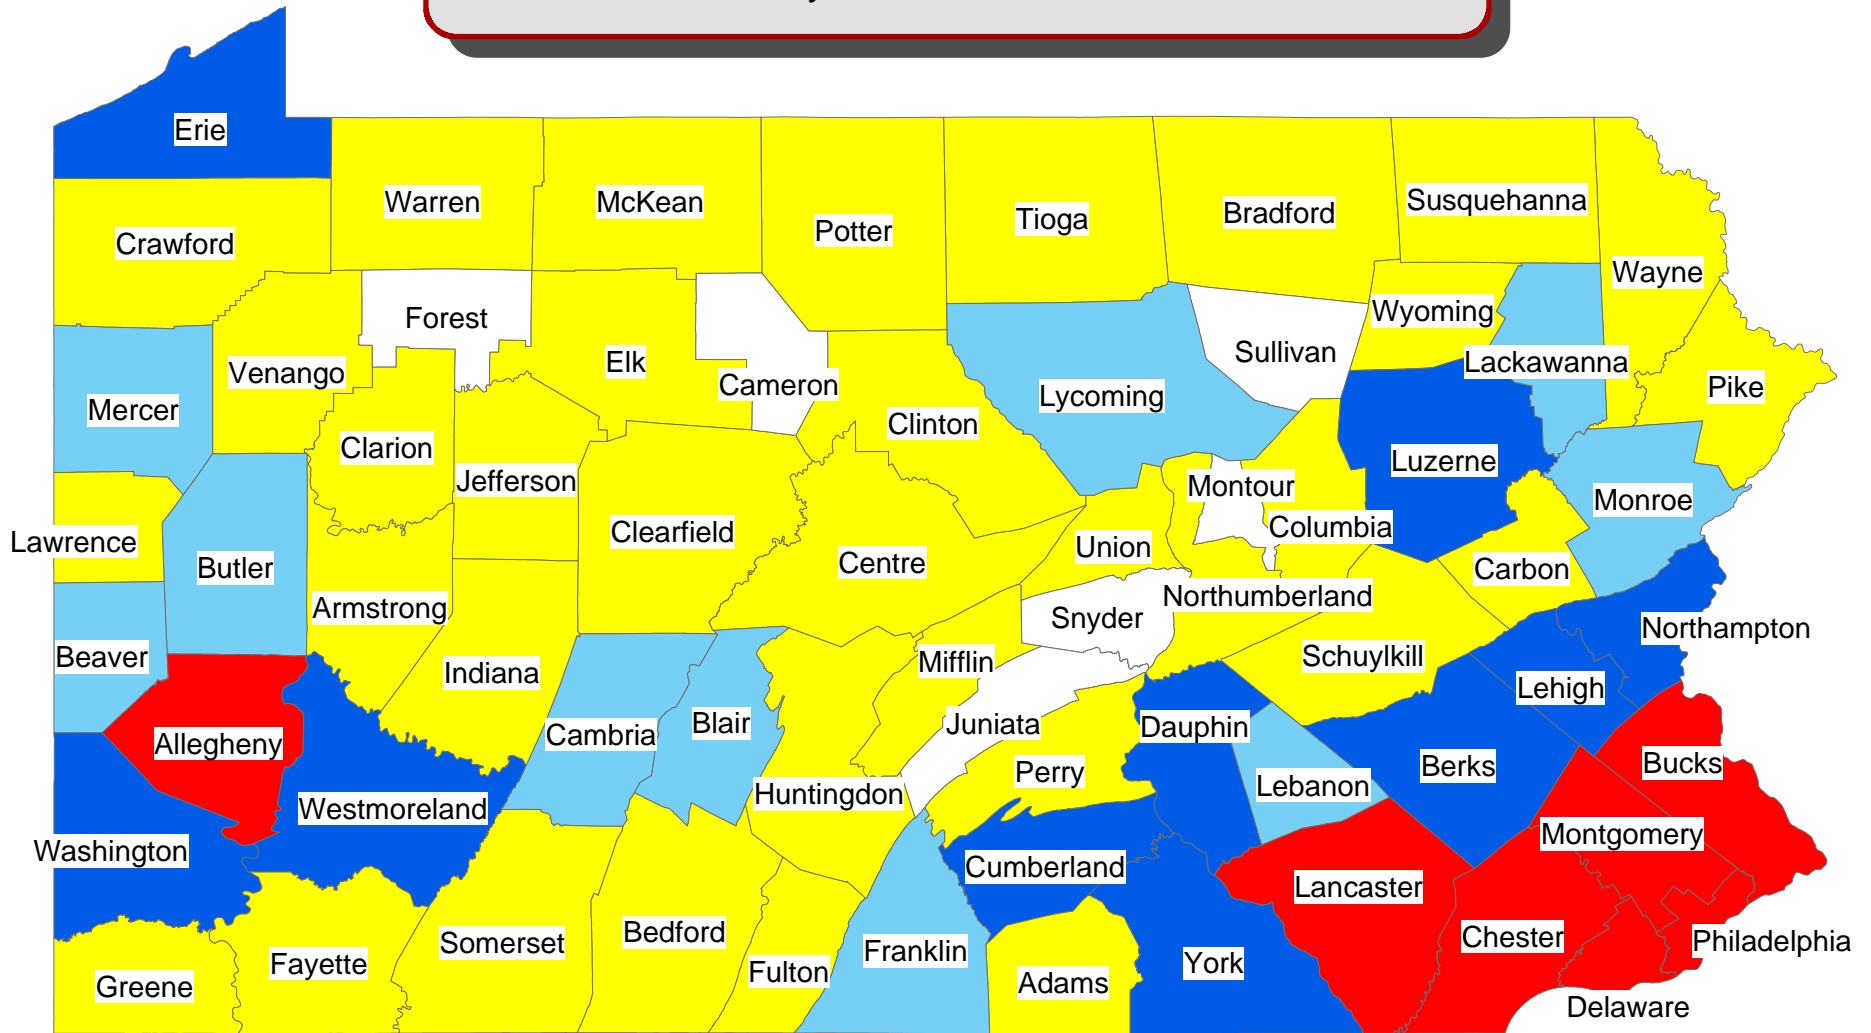

Women-Owned Businesses

Pennsylvania Counties 2002

Number of Firms