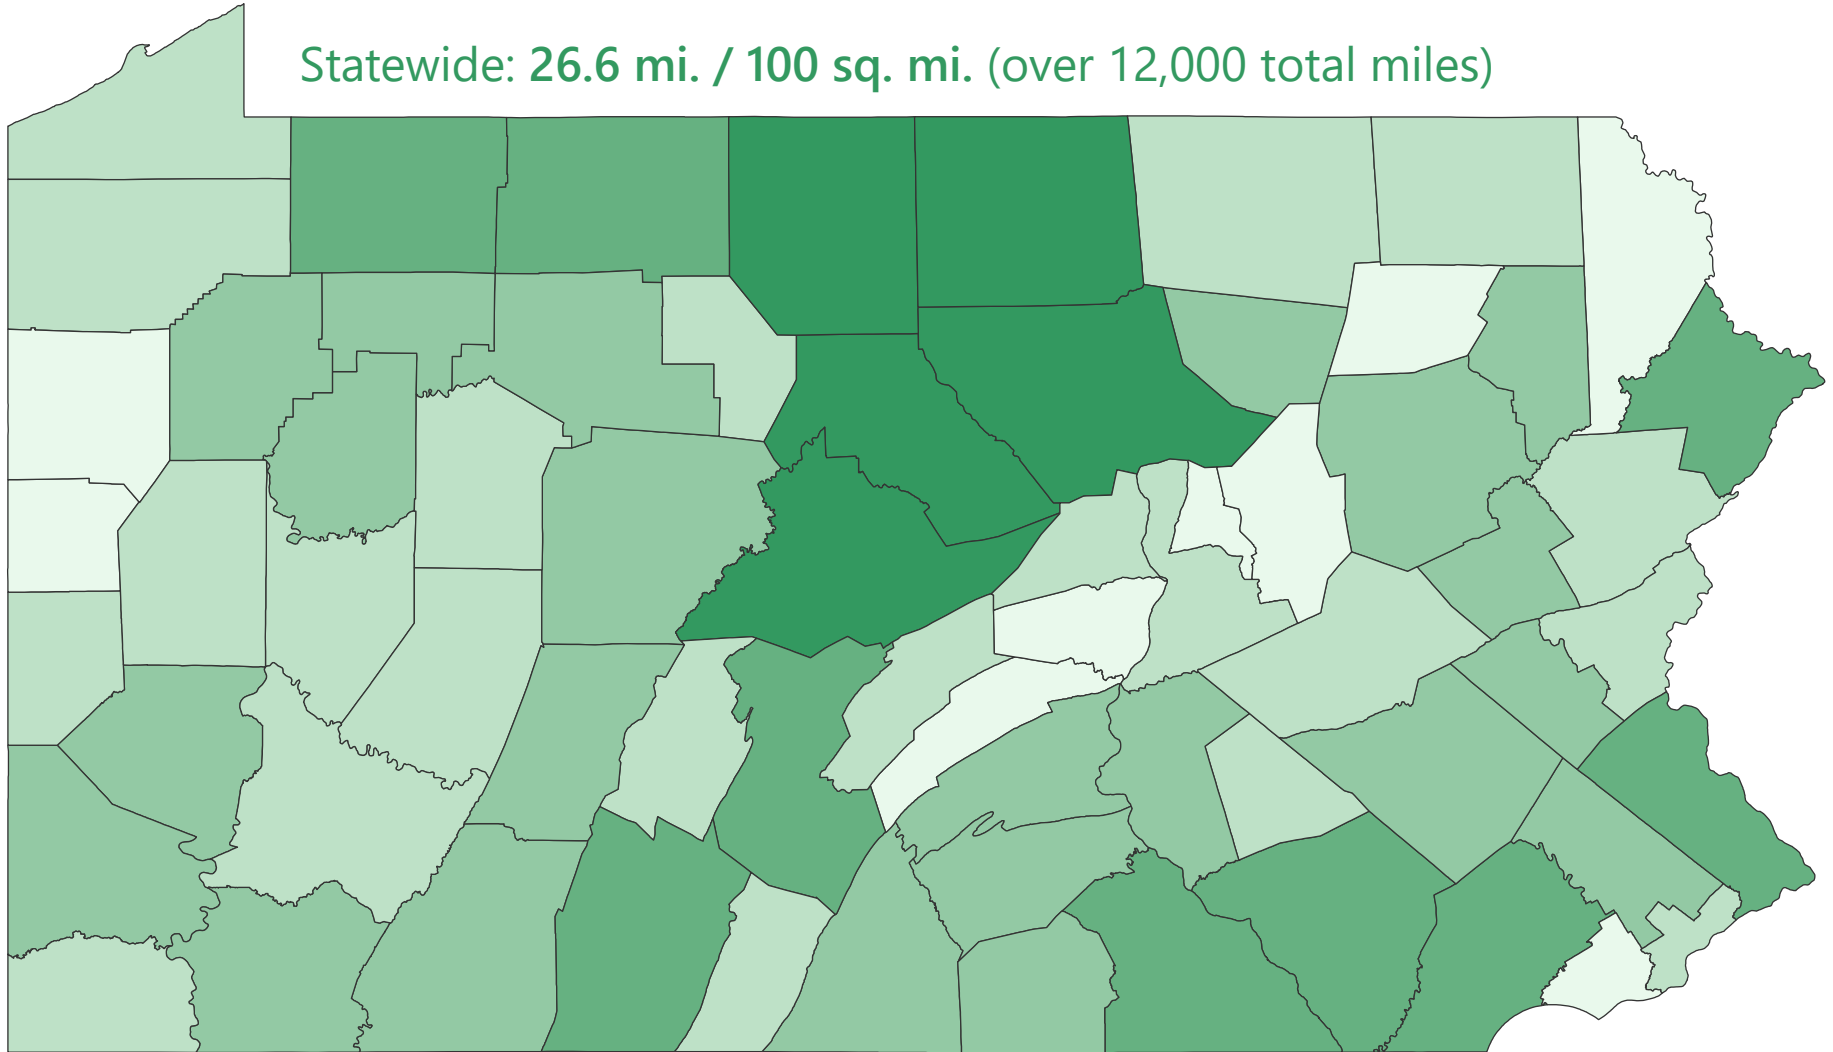

# Hiking Trails in Pennsylvania

Linear Miles of Trails per 100 Square Miles of County Area\*

Statewide: 26.6 mi. / 100 sq. mi. (over 12,000 total miles)

*Miles per 100 Square Miles*

Less than 10.0    10.0 to 20.0    20.1 to 30.0    30.1 to 40.0    More than 40.0