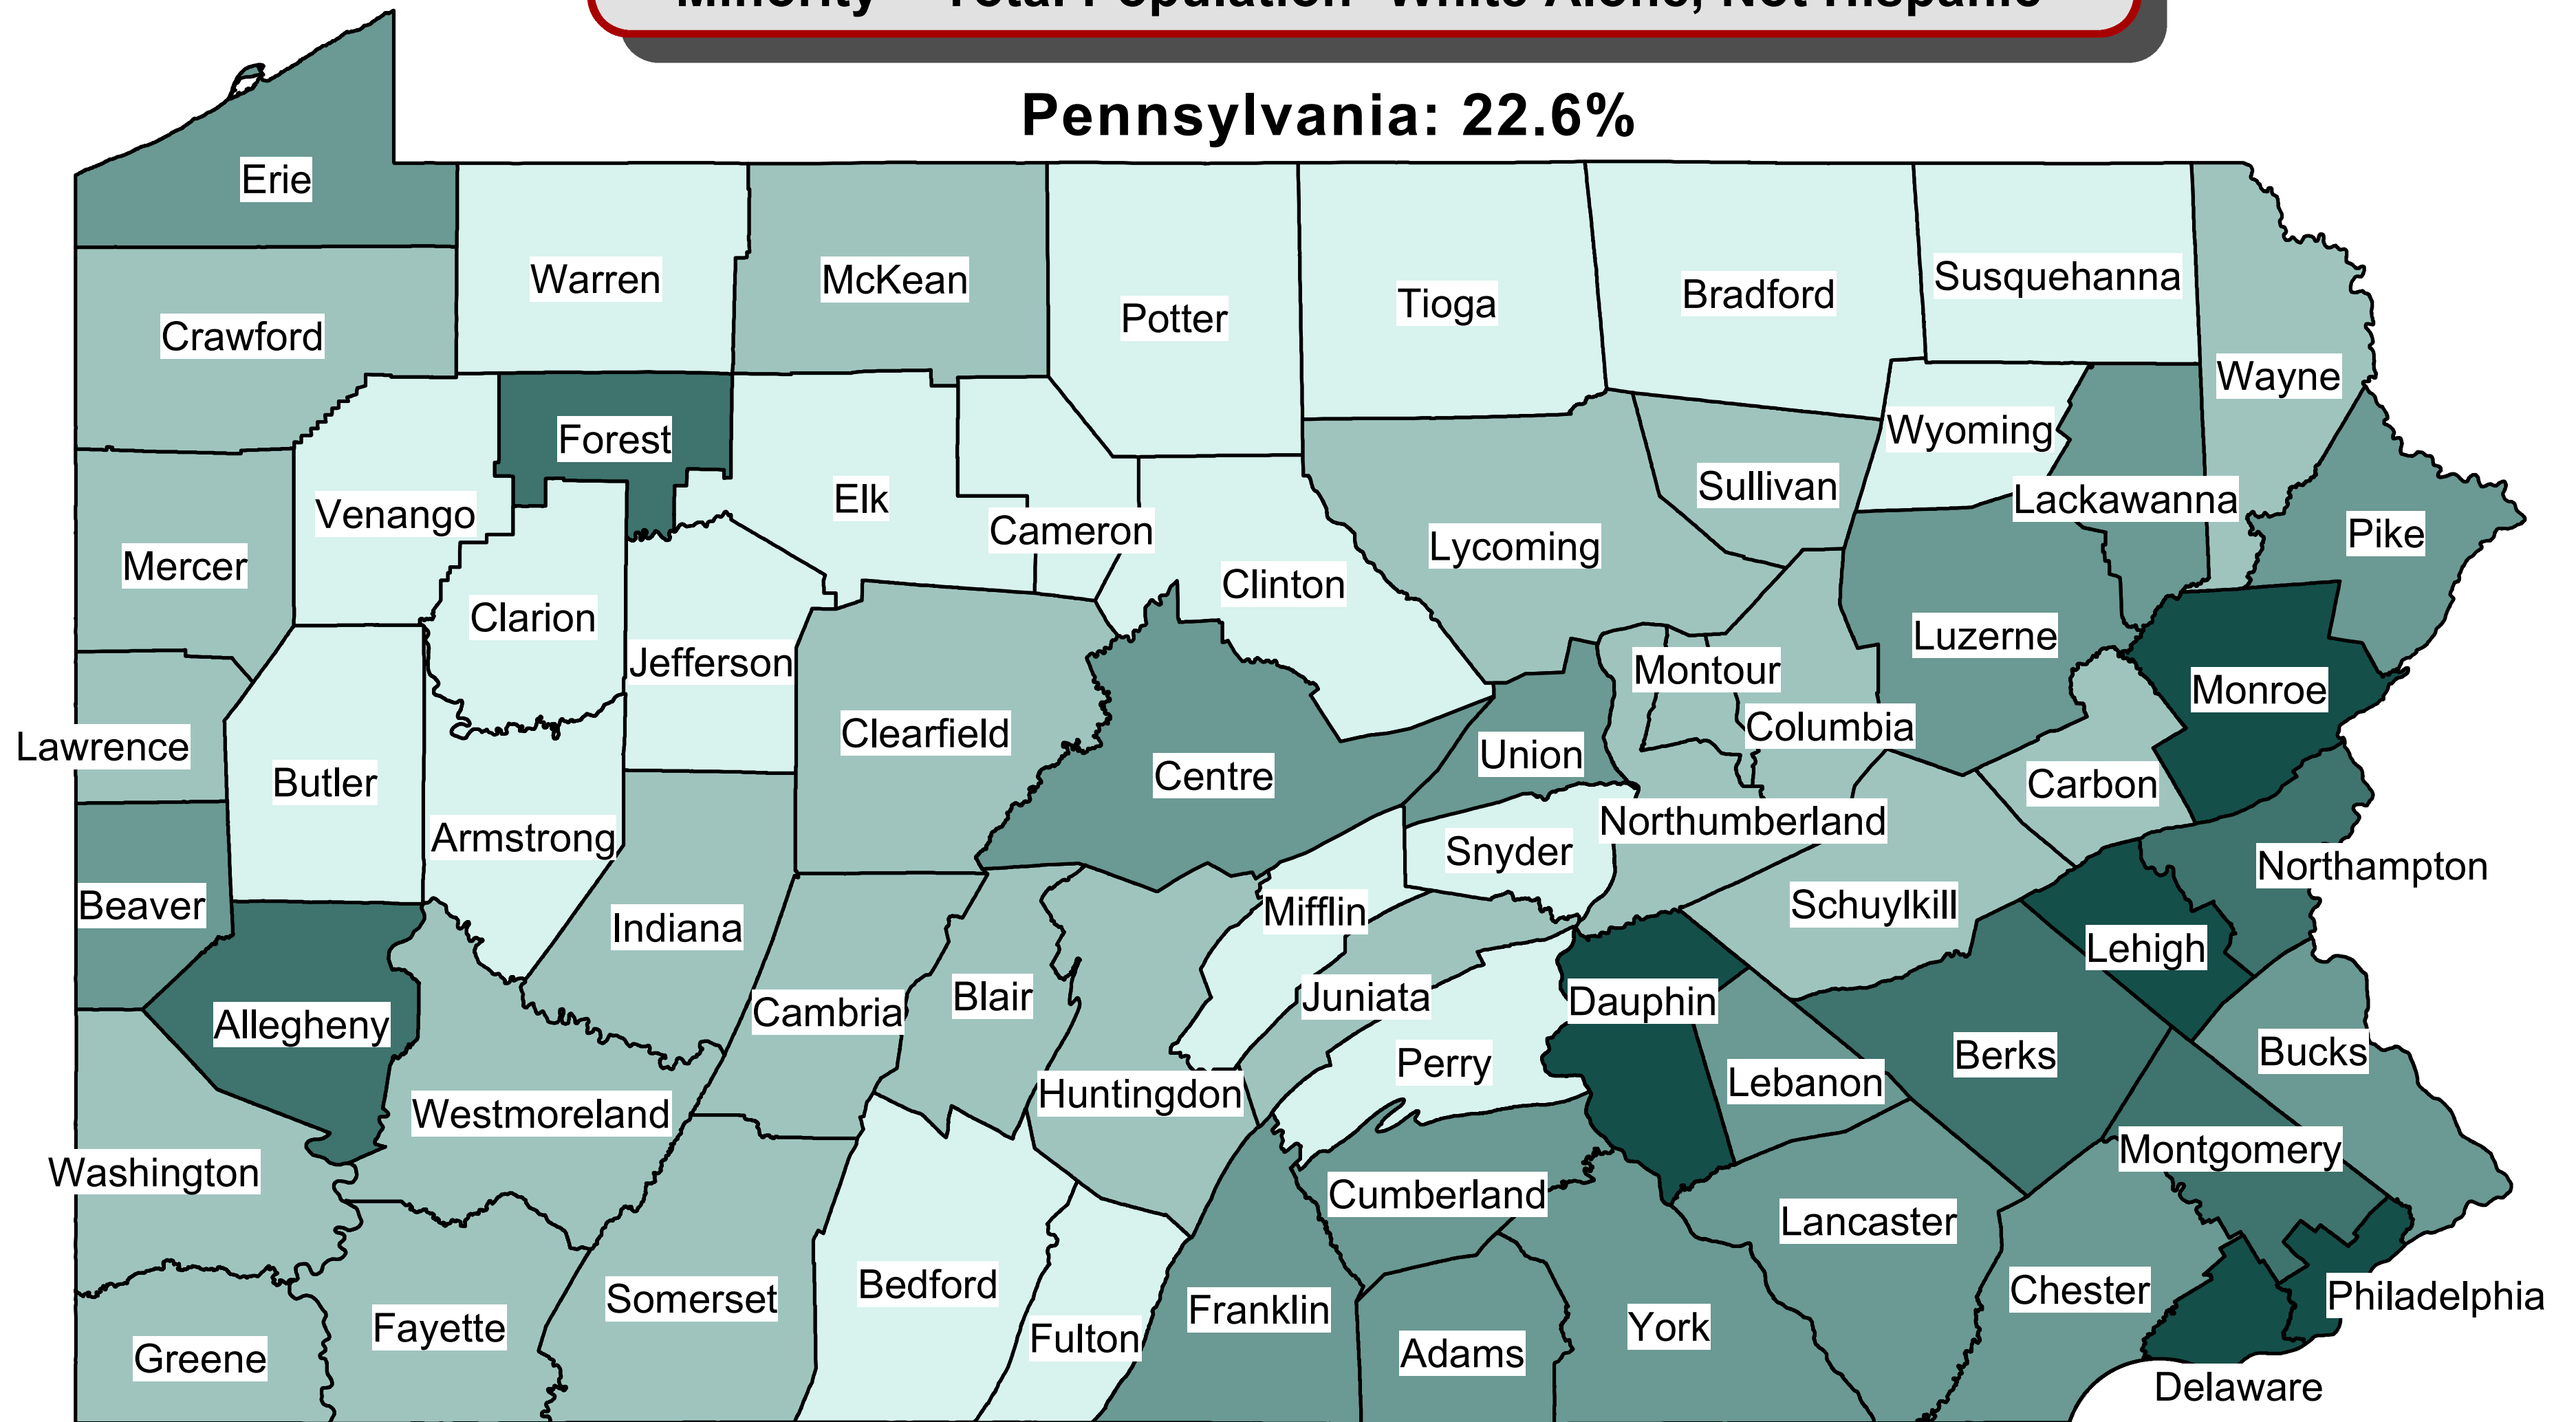

**Percent Estimated Minority Population
 Pennsylvania Counties: July 1, 2015
 Minority = Total Population- White Alone, Not Hispanic**

Pennsylvania: 22.6%

Less Than 5.0% (19)

5.0% to 9.9% (23)

10.0% to 19.9% (15)

20.0% to 29.9% (5)

30.0% or Greater (5)