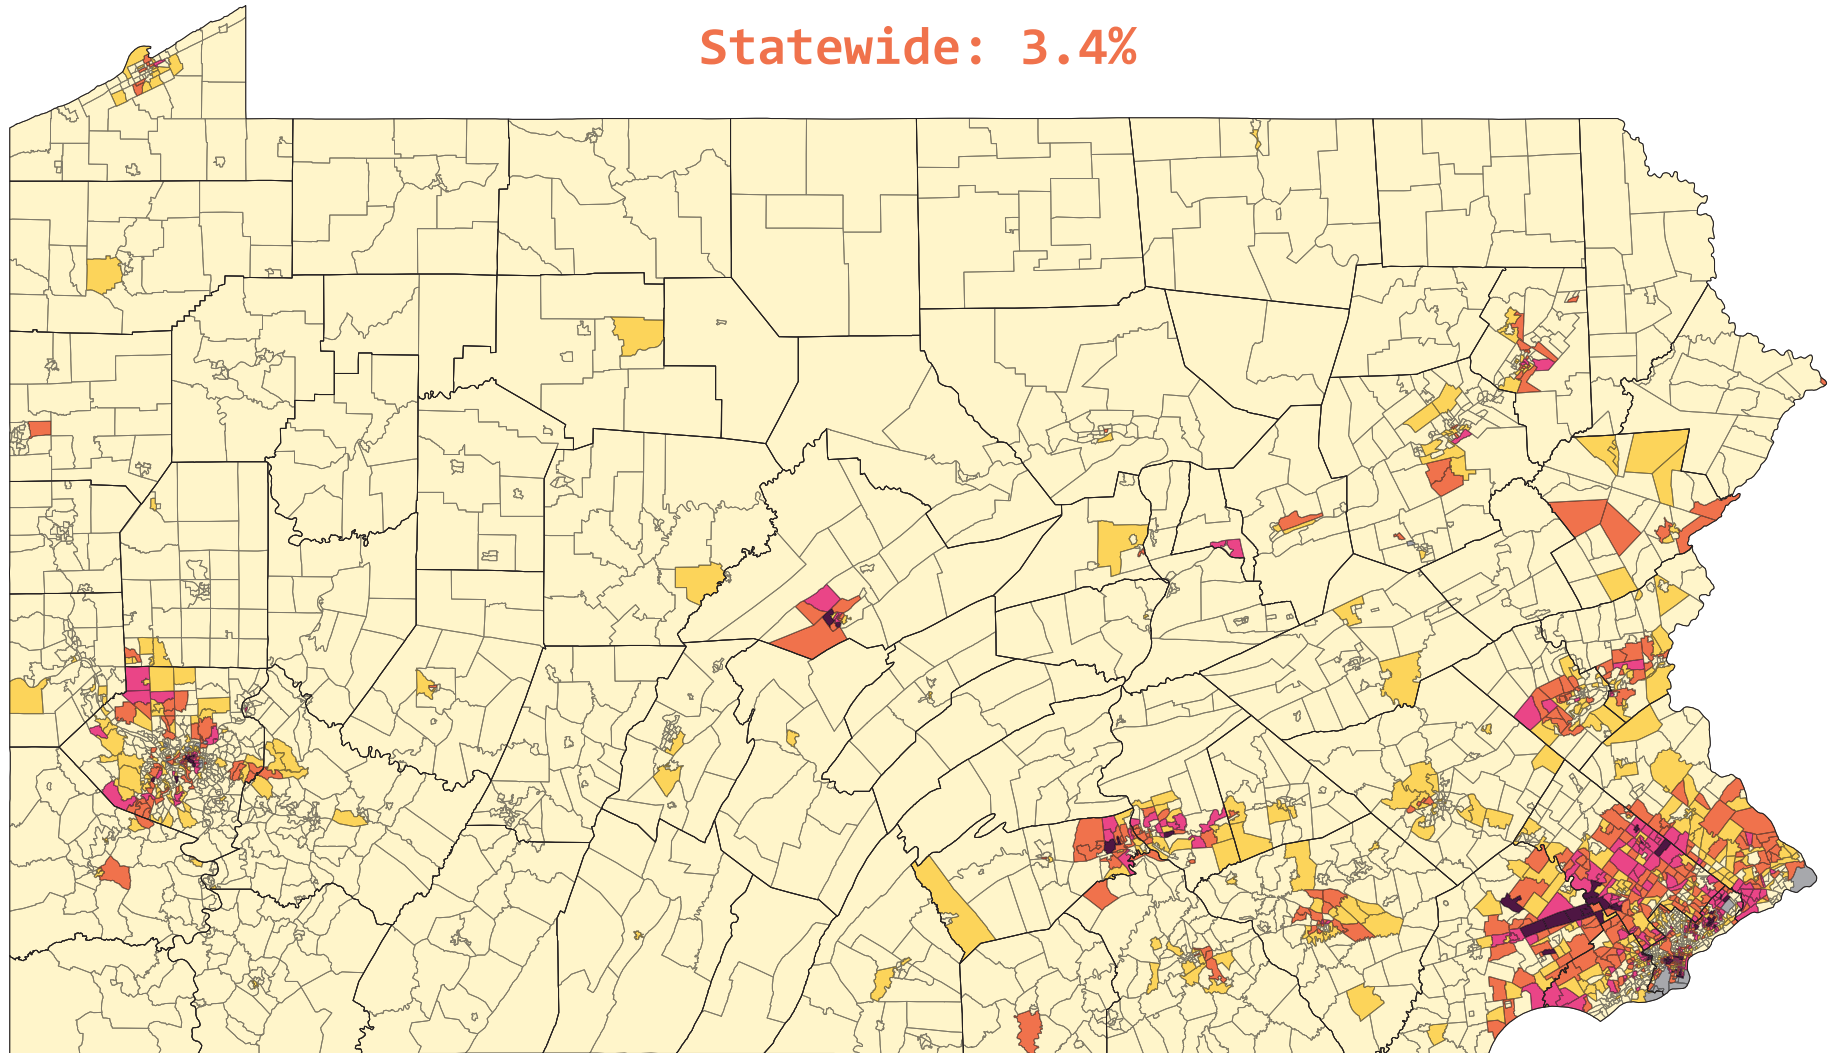

Asian American Population

as a Percentage of the Total Population by Census Tract

Statewide: 3.4%

Under 2.5% 2.5% to 5.0% 5.1% to 10.0% 10.1% to 20.0% Over 20.0%