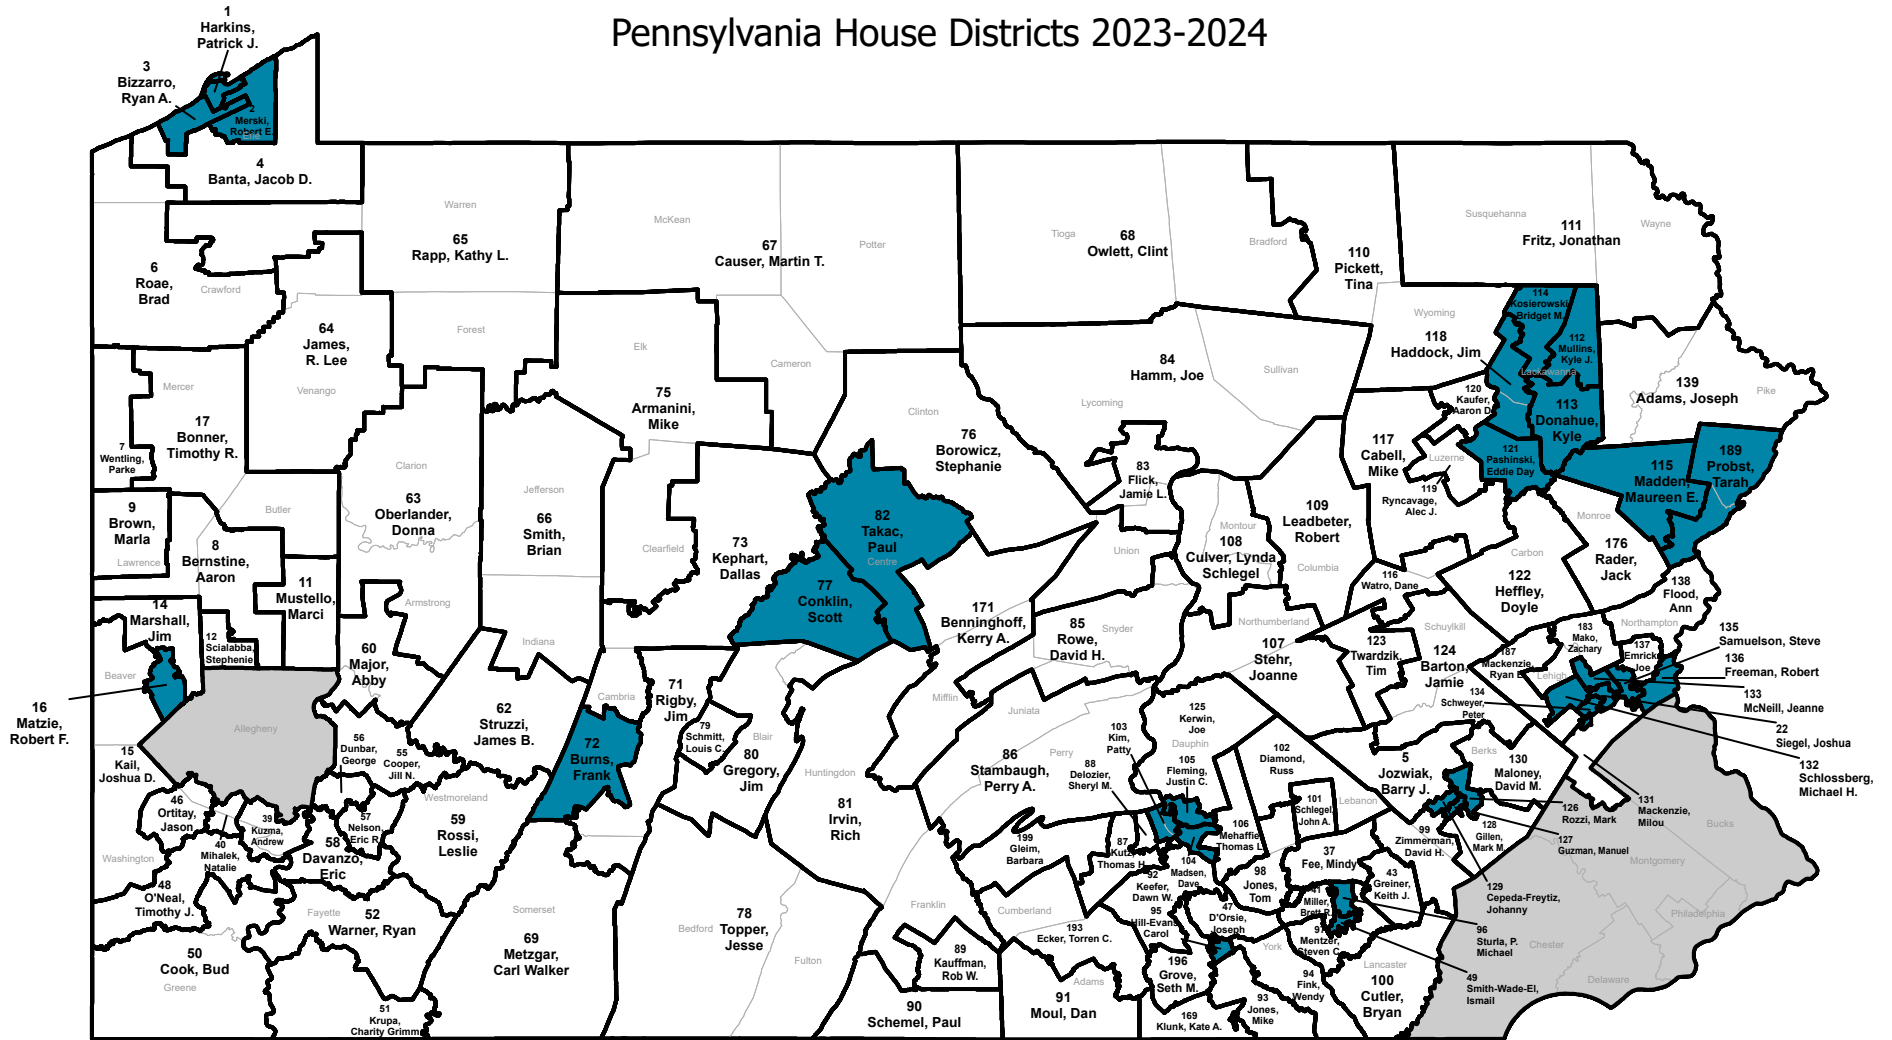

# Pennsylvania State House Districts

Pennsylvania House Districts 2023-2024

## Boundary

- County
- House District

## Political Party

- Democrat (102)
- Republican (101)