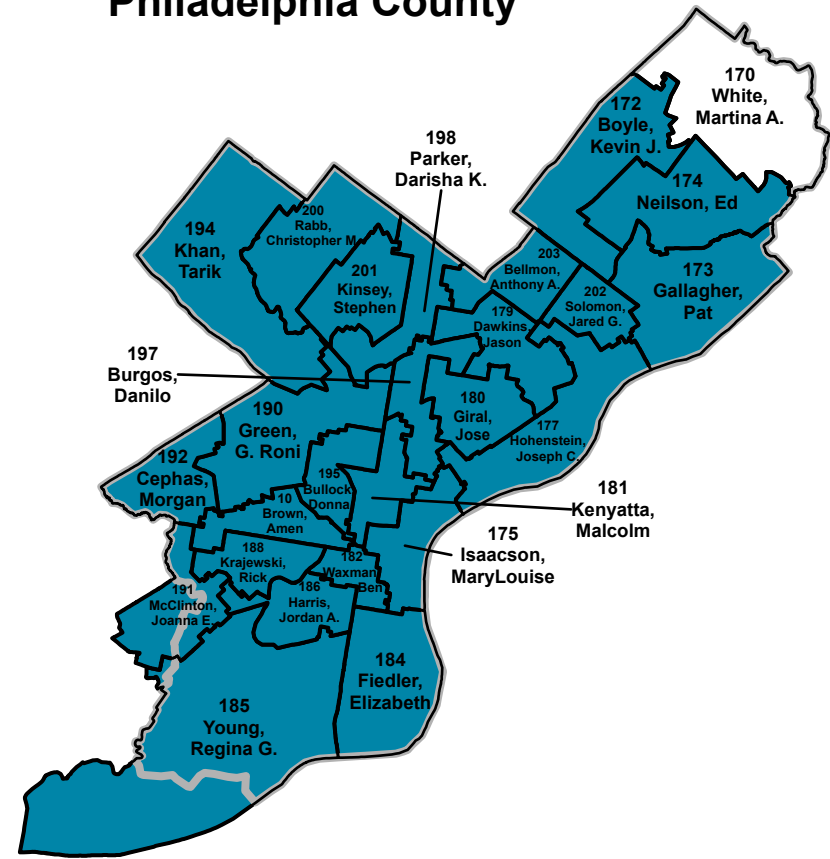

Pennsylvania State House Districts

Allegheny & Philadelphia House Districts 2023-2024

Allegheny County

Boundary

- County
- House District

Philadelphia County

Political Party

- Democrat
- Republican