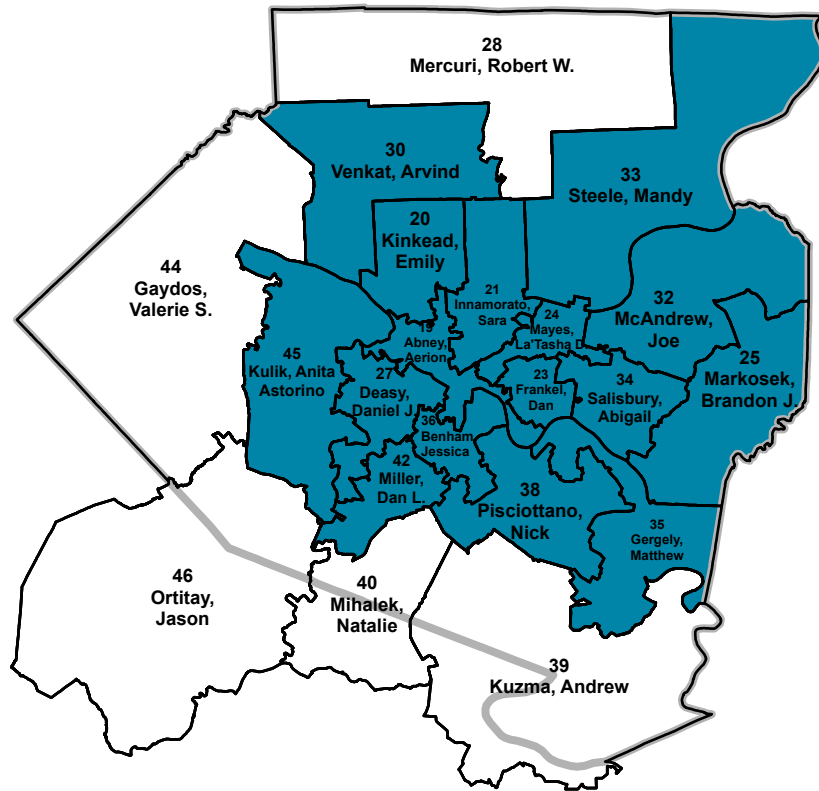

Pennsylvania State House Districts

Allegheny & Philadelphia House Districts 2023-2024

Allegheny County

Boundary

- County
- House District

Philadelphia County

Political Party

- Democrat
- Republican