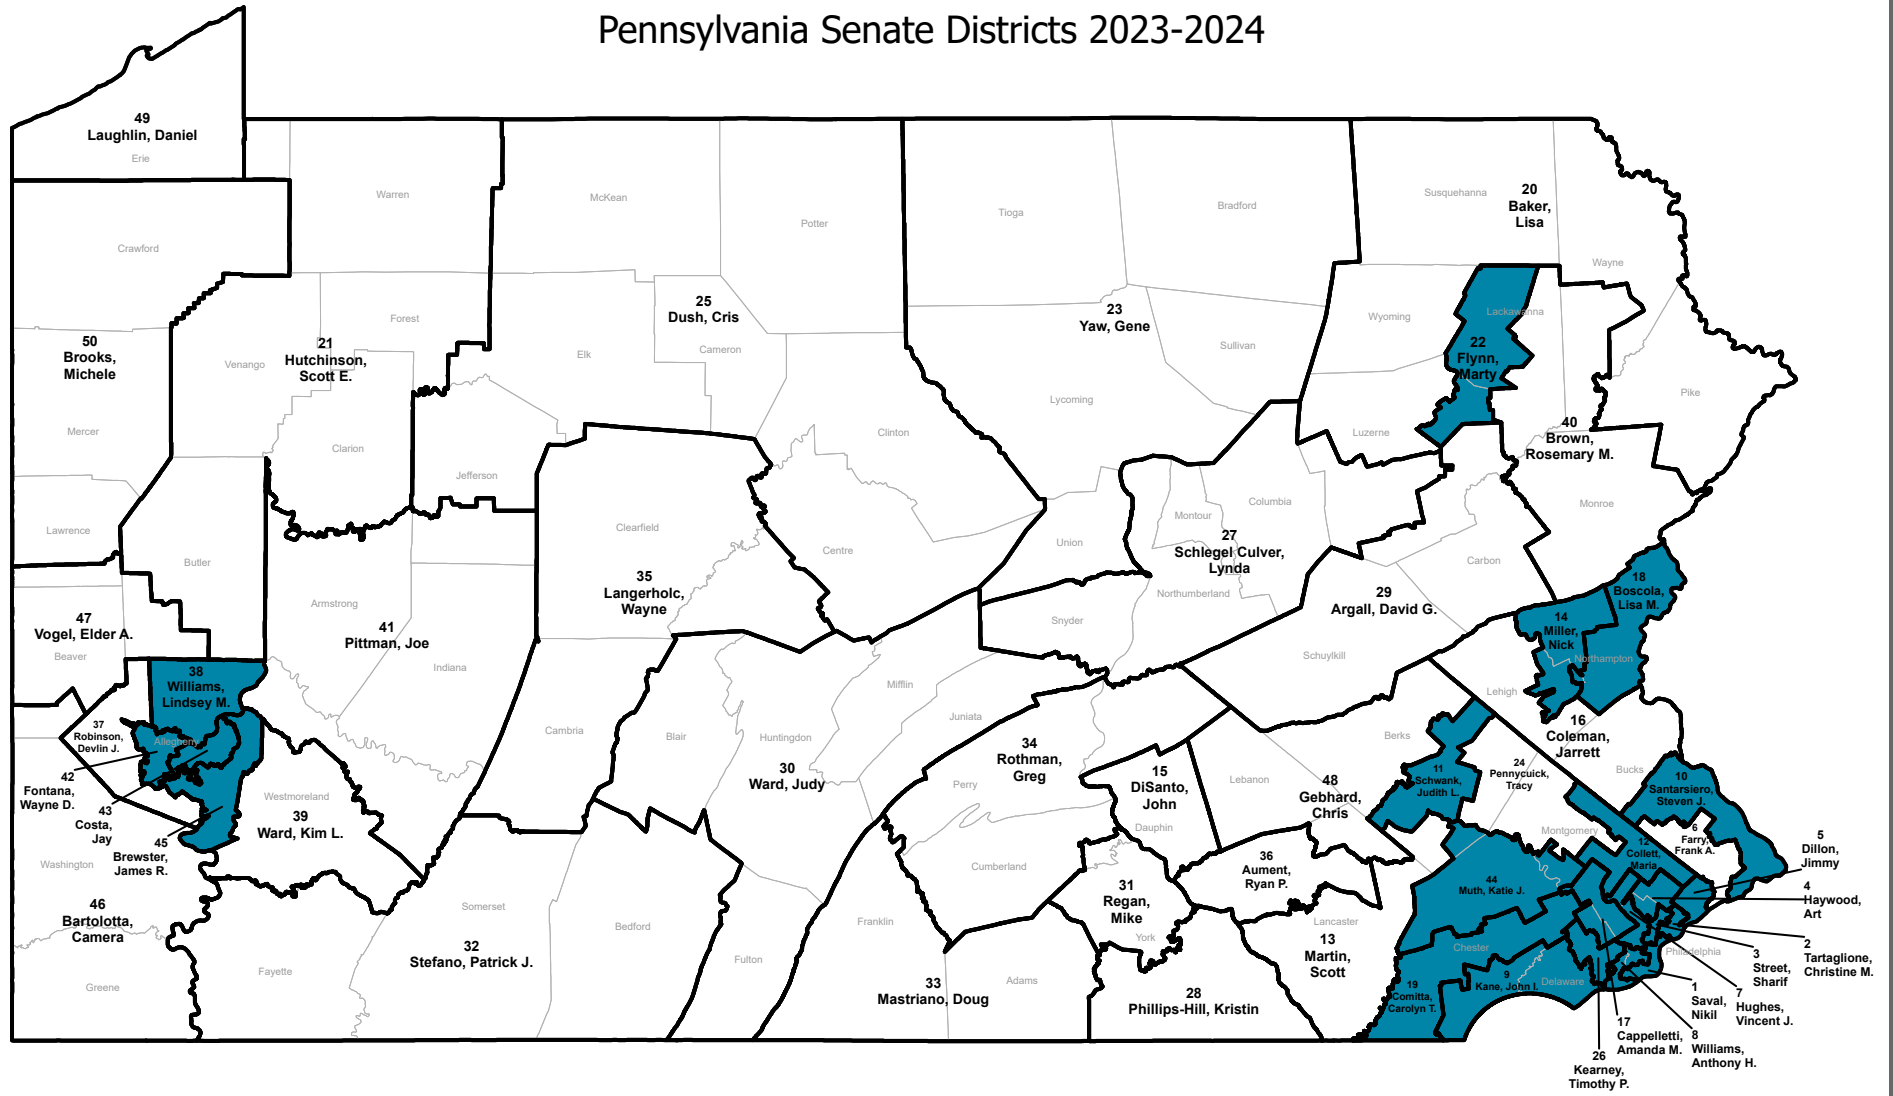

Pennsylvania State Senate Districts

Pennsylvania Senate Districts 2023-2024

Boundary

- County
- Senate District

Political Party

- Democrat (22)
- Republican (28)