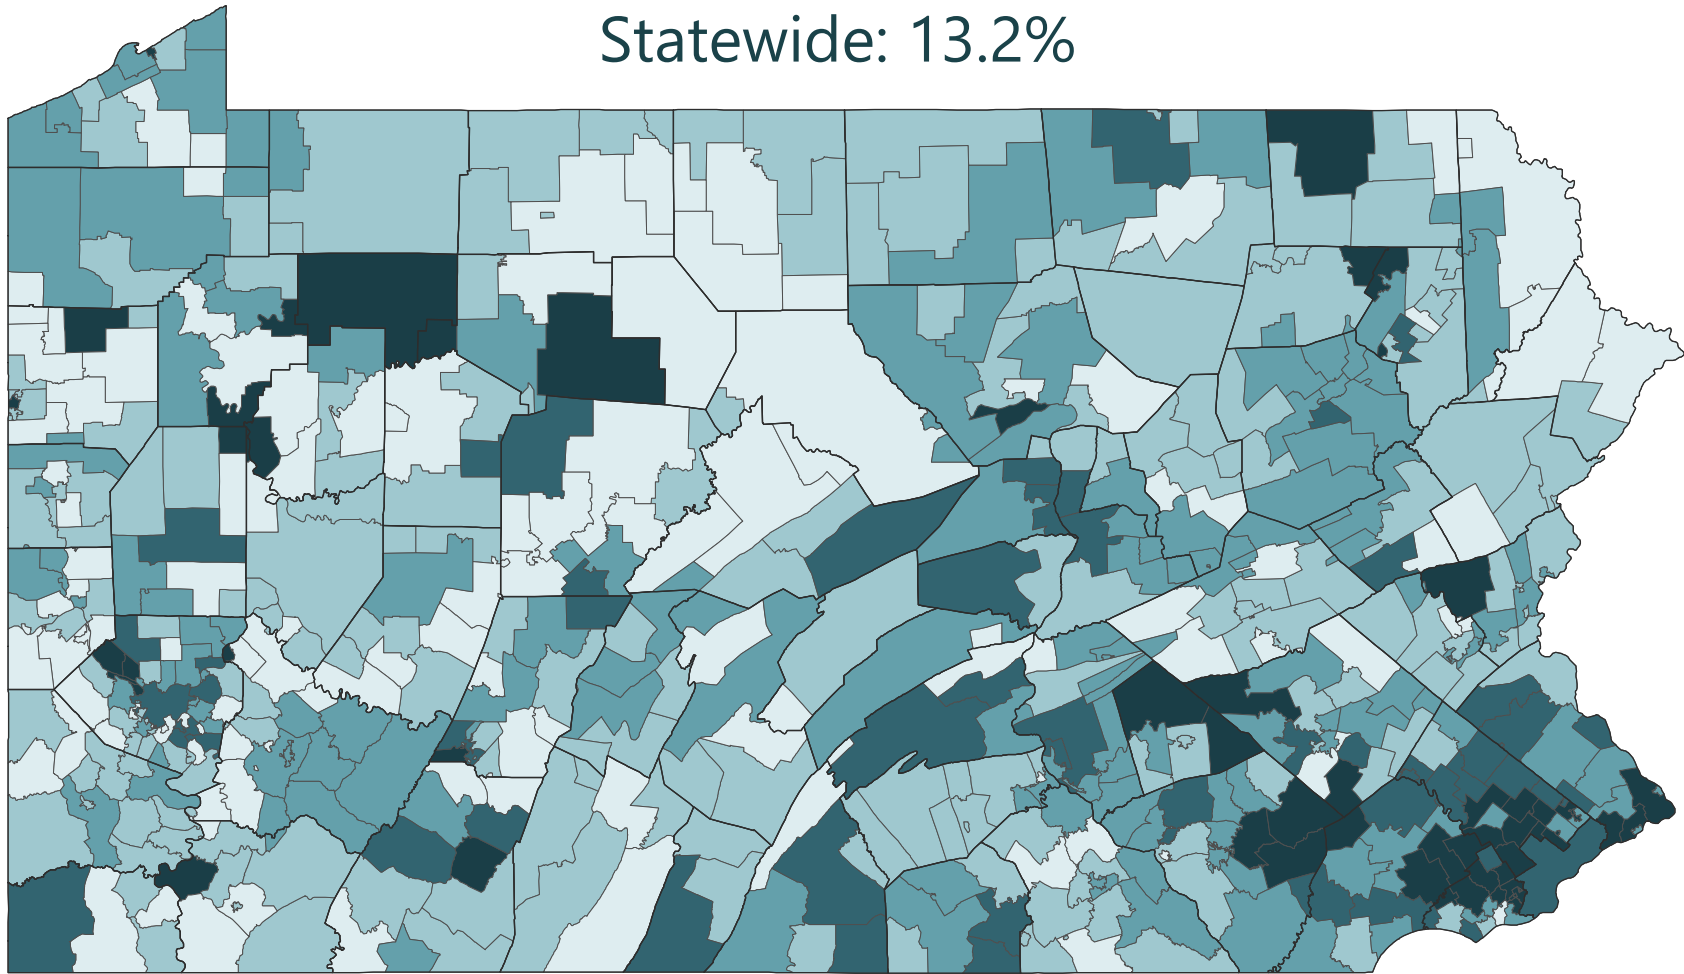

# Private School Enrollment

---

as a percentage of total high school enrollment by school district

Statewide: 13.2%

Under 5.0%    5.0% to 10.0%    10.1% to 15.0%    15.1% to 20.0%    Over 20.0%