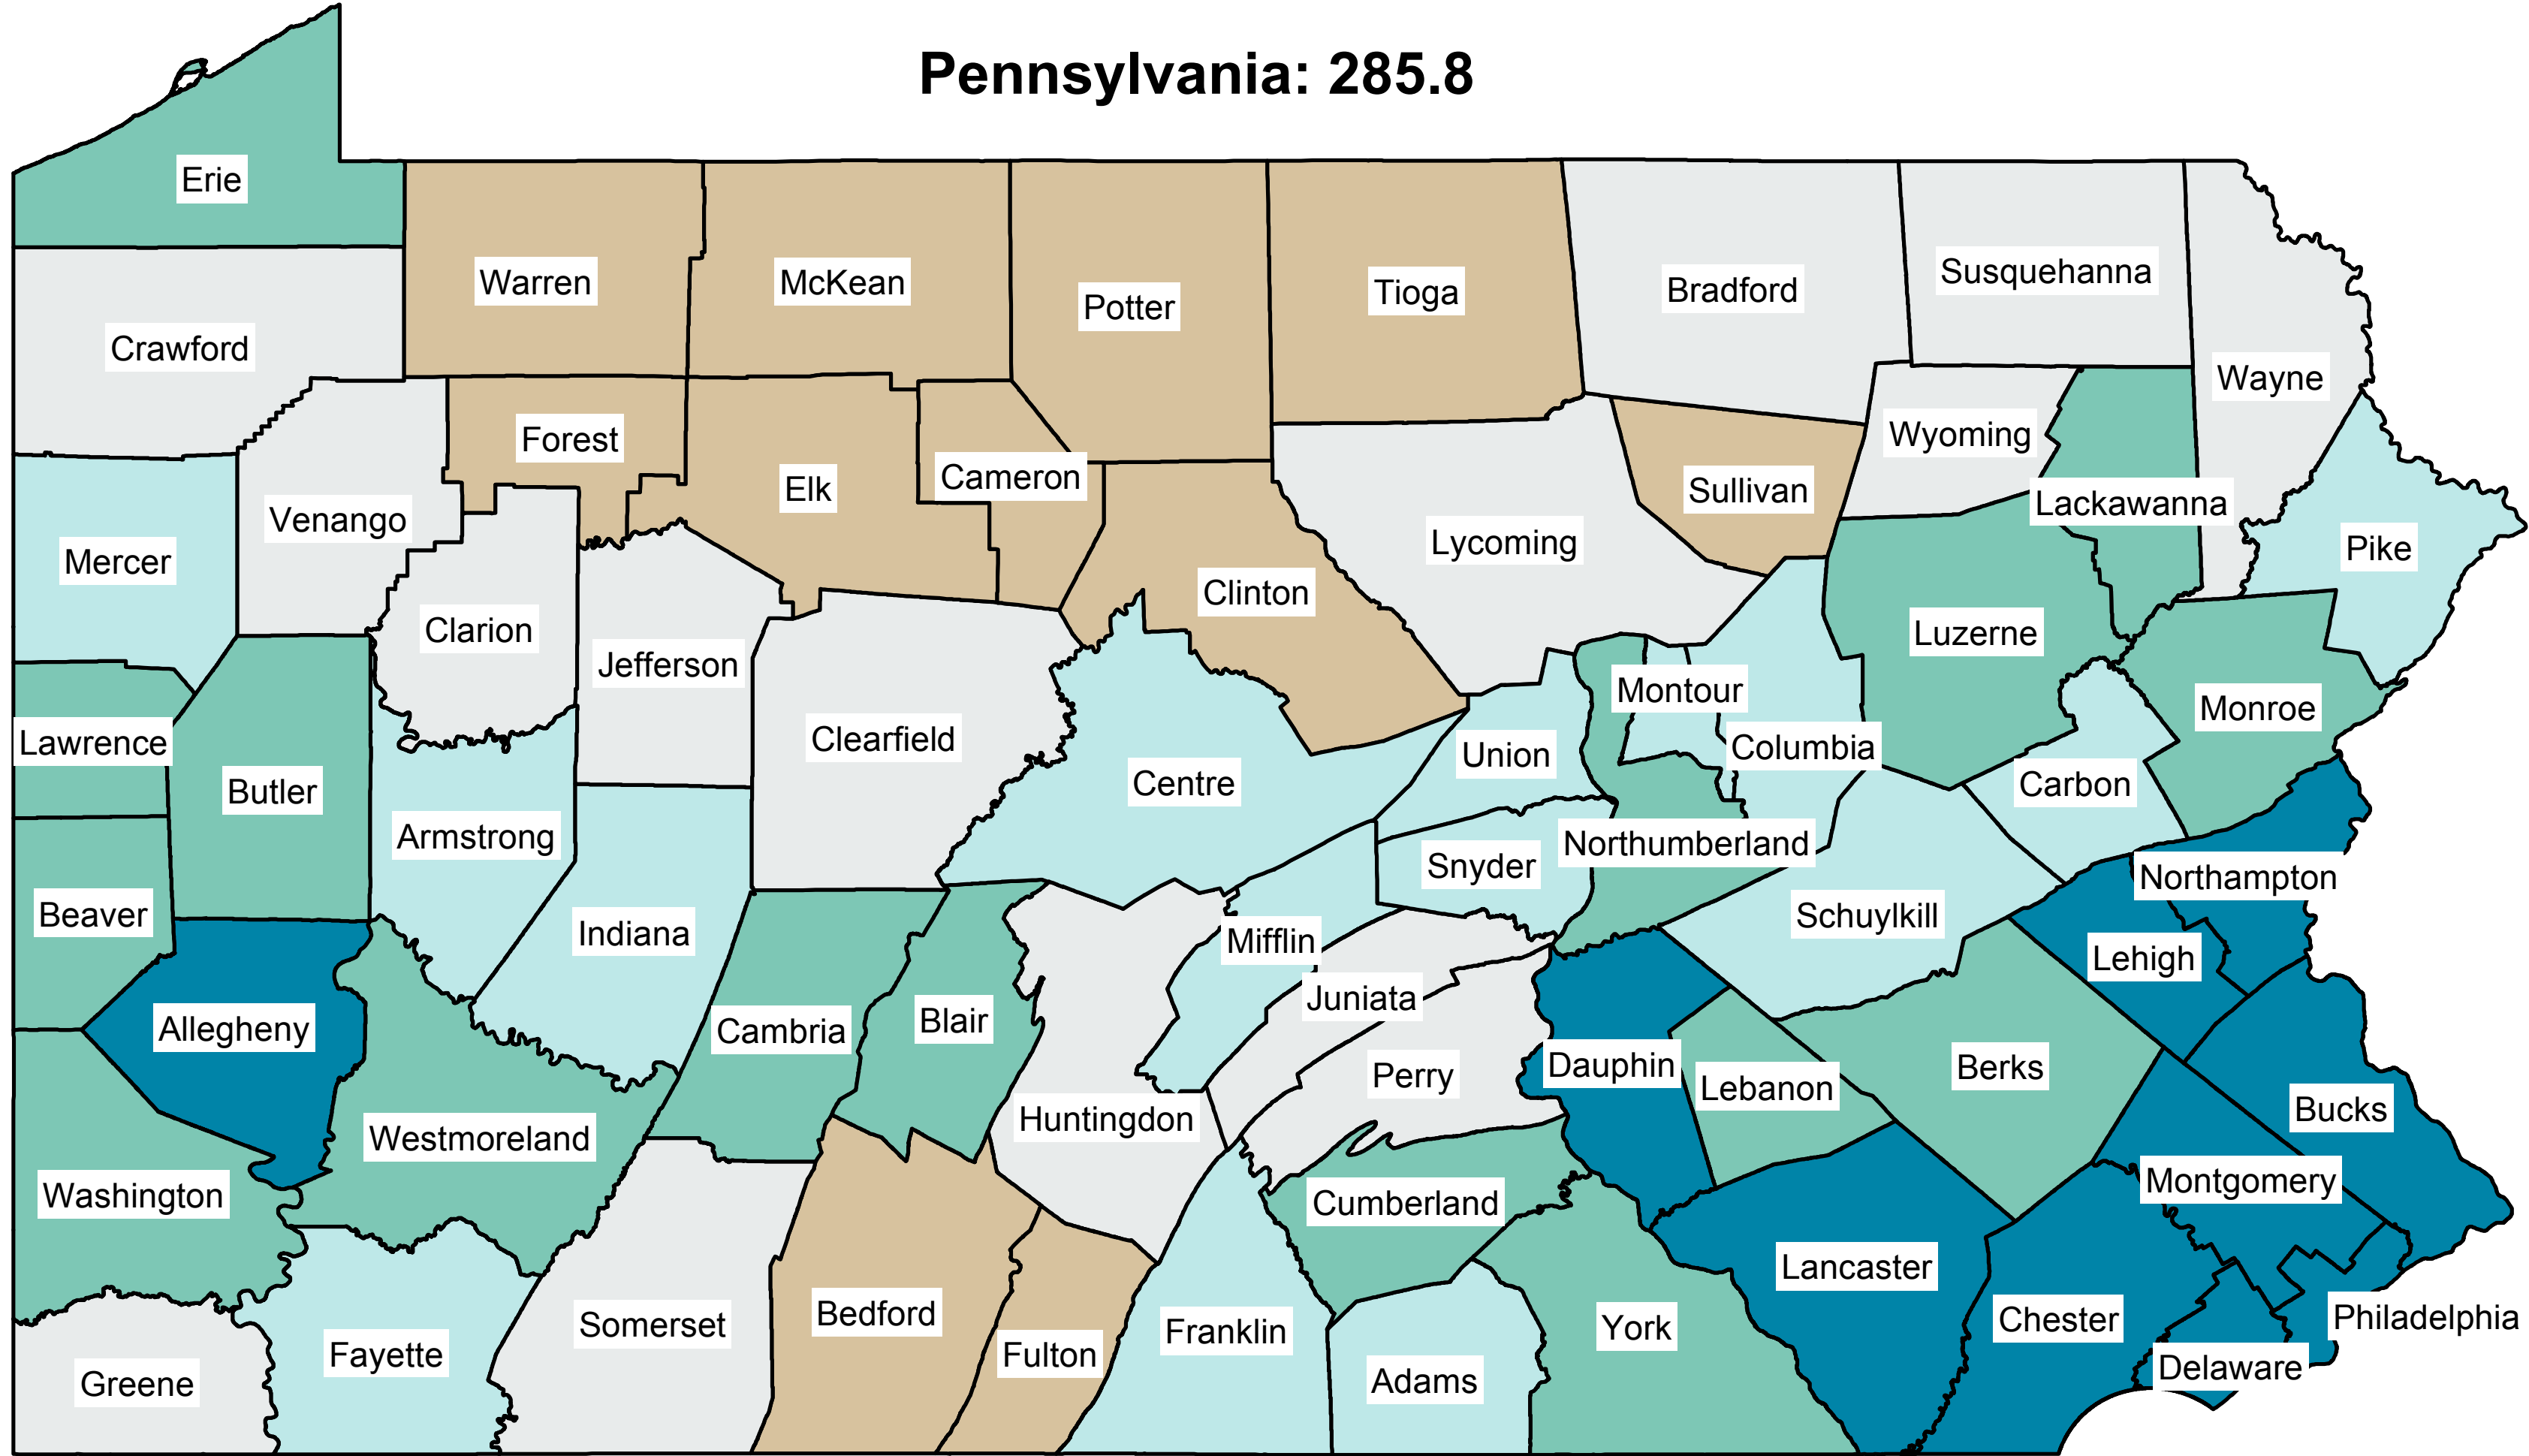

# Persons Per Square Mile, Pennsylvania Counties: July 1, 2014 Population Estimate

**Persons Per Square Mile**

**Less than 50.0**  
  **50.0 to 100.0**  
  **100.1 to 200.0**  
  **200.1 to 500.0**  
  **Greater than 500.0**