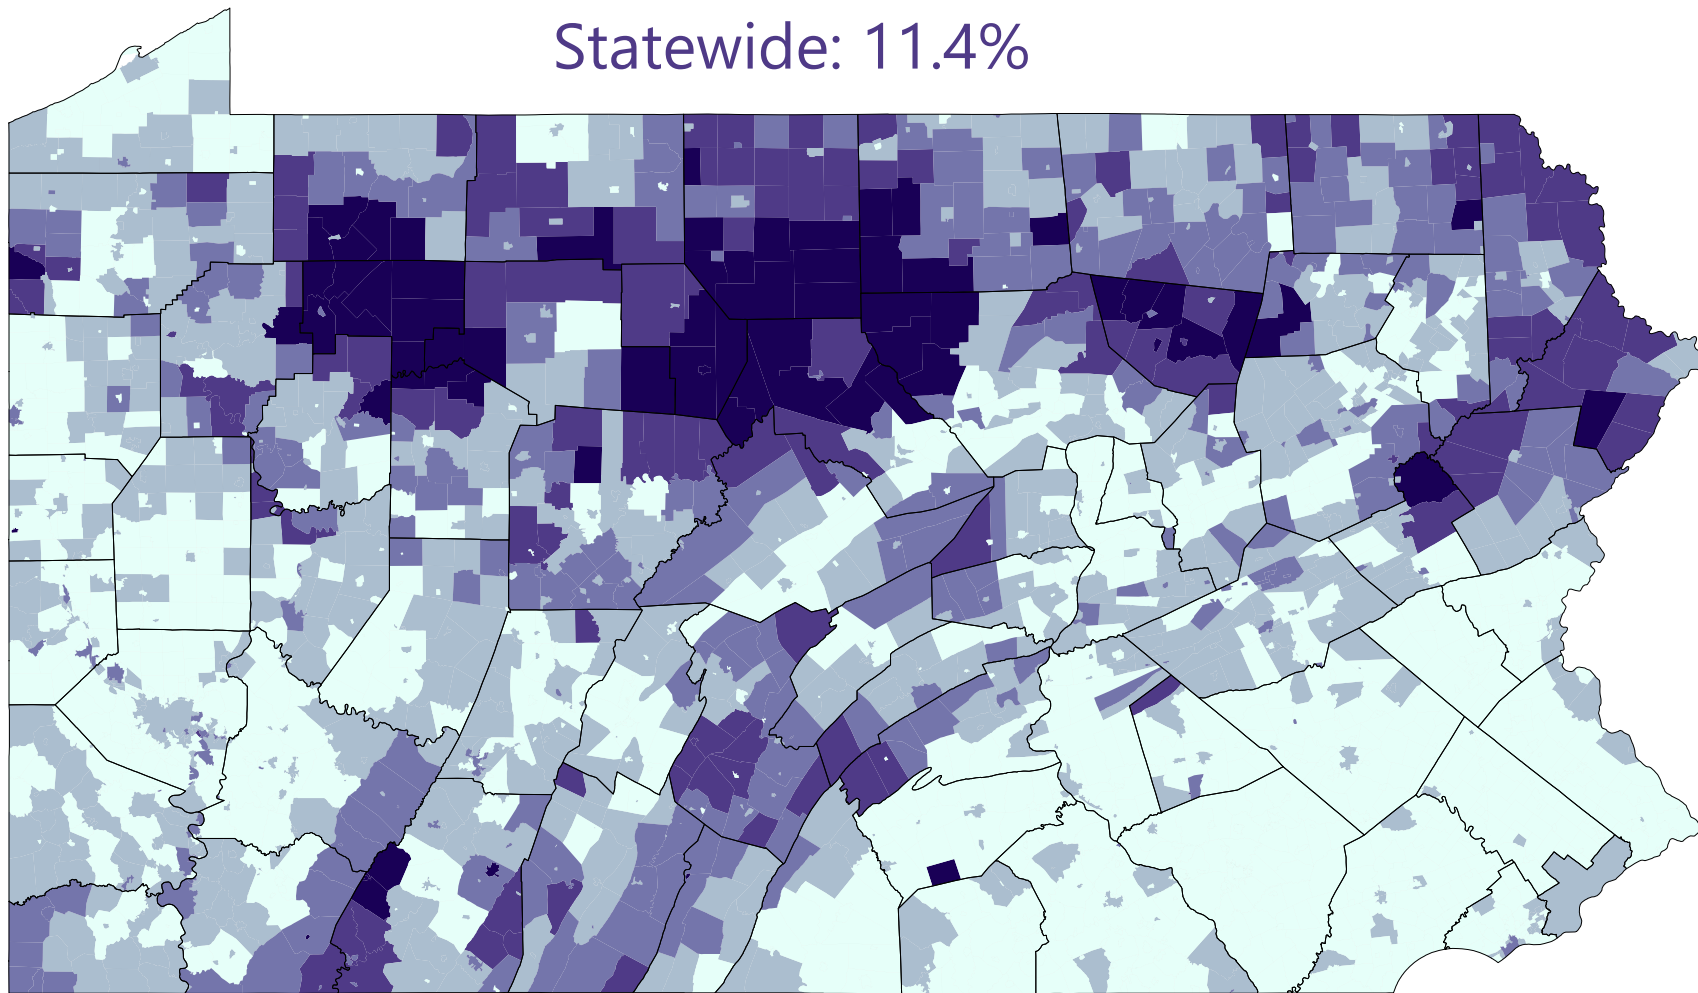

Vacant Housing Units, 2013-2017

as a percentage of total housing units in Pennsylvania municipalities

Statewide: 11.4%

Under 5.0% 5.0% to 10.0% 10.1% to 20.0% 20.1% to 40.0% Over 40.0%

PennState
Harrisburg

Pennsylvania
State Data Center

U.S. Census Bureau,
2013-2017 ACS 5-Year Estimates